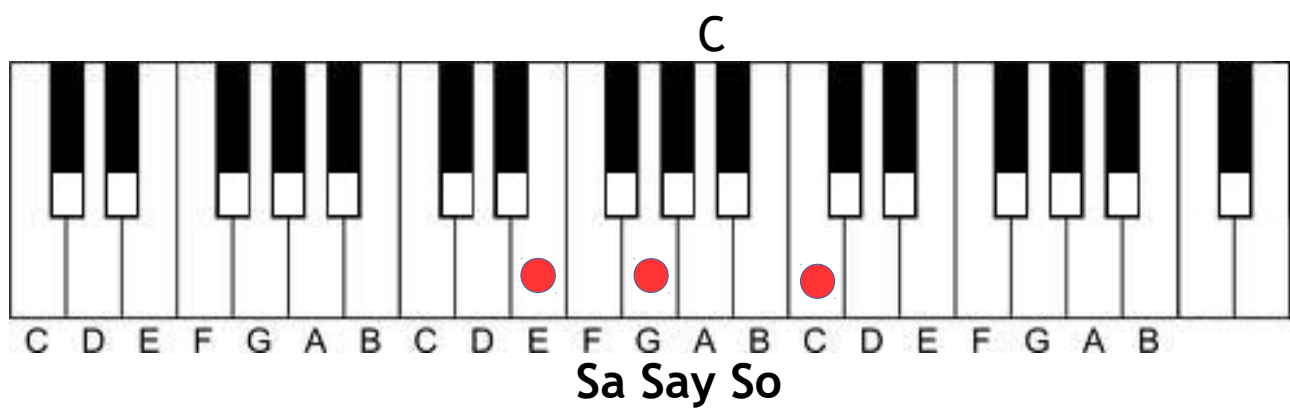

Original:

Lex van Someren: „Ra Ma Da Sa“

<https://youtu.be/4TASj_5U2K0>

Harmonium-Akkorde von Stephan Hilchenbach, www.chanten-mantrasingen.de