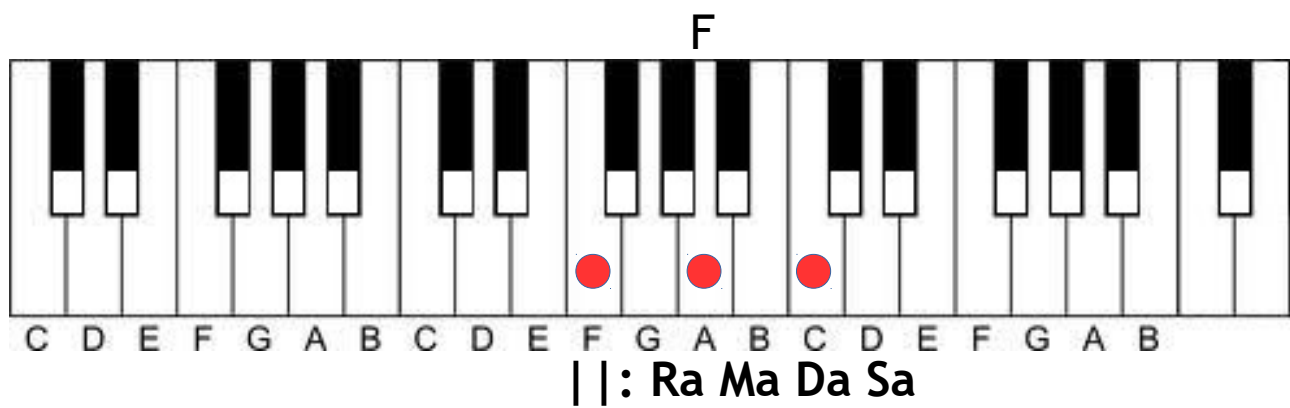

Original:

Lex van Someren: „Ra Ma Da Sa“

<https://youtu.be/4TASj_5U2K0>

Harmonium-Akkorde von Stephan Hilchenbach, www.chanten-mantrasingen.de