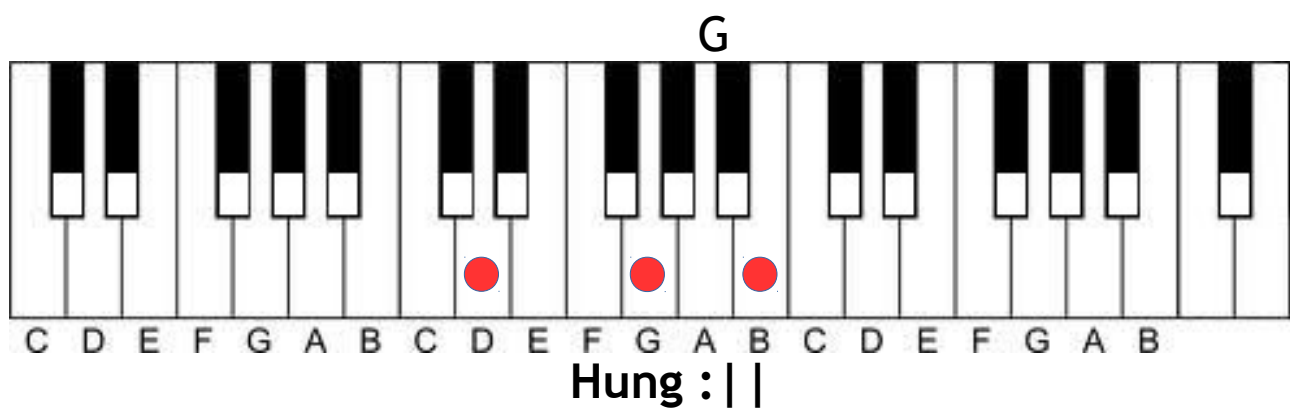

Original:

Lex van Someren: „Ra Ma Da Sa“

<https://youtu.be/4TASj_5U2K0>

Harmonium-Akkorde von Stephan Hilchenbach, www.chanten-mantrasingen.de